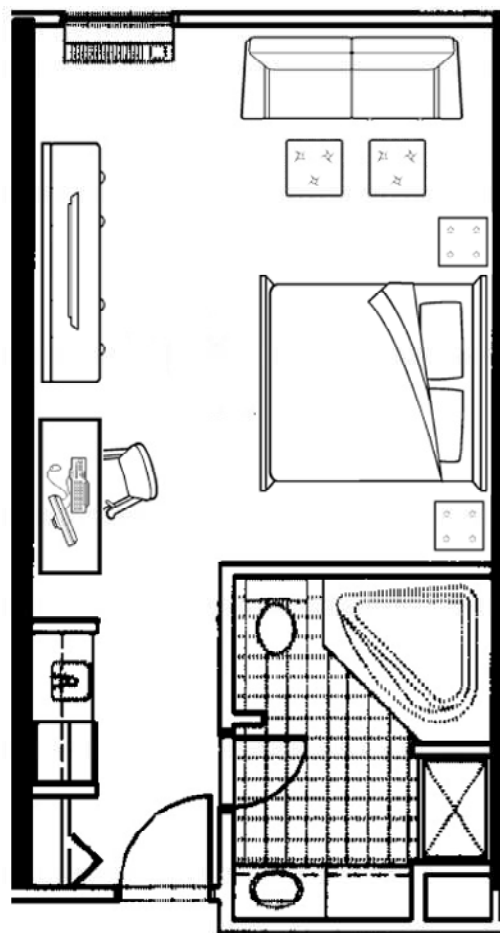

King or 2 Queens
360 sq. feet

\$59

Standard Rate: \$69

King Premium
450 sq. feet

\$64

Standard Rate: \$74

King Studio Suite
510 sq. feet

\$74