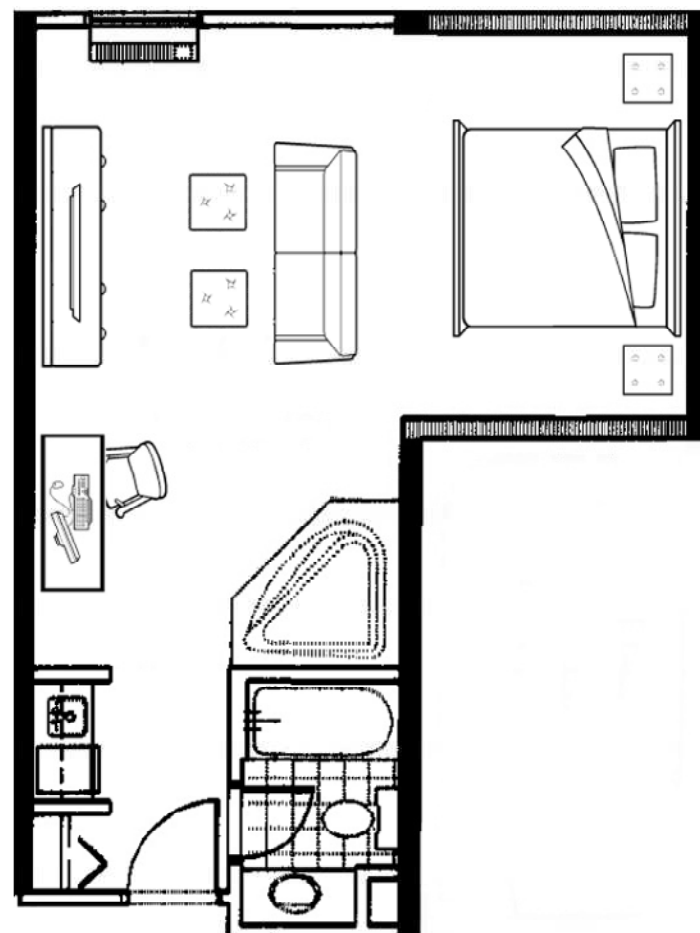

King or 2 Queens
360 sq. feet

\$59

Standard Rate: \$69

King Premium
450 sq. feet

\$64

Standard Rate: \$74

King Studio Suite
510 sq. feet

\$74