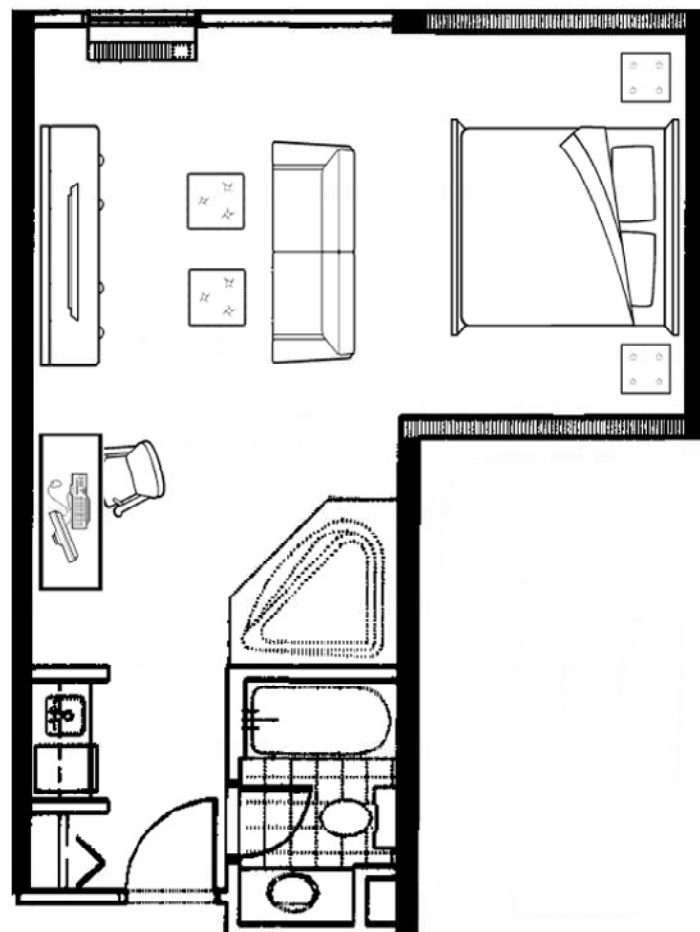

King or 2 Queens  
360 sq. feet

**\$69**

King Premium  
450 sq. feet

**\$74**

King Studio Suite  
510 sq. feet

**\$84**