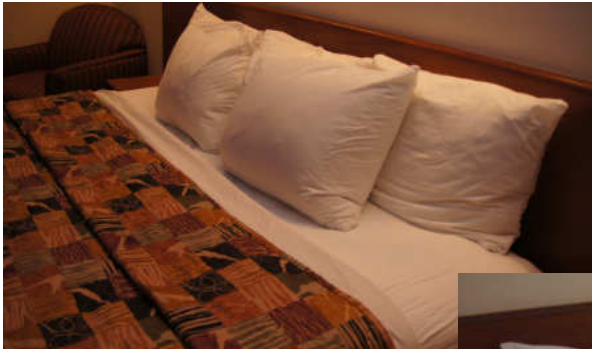

# HOUSEKEEPING ROOM SETUP CARD

King Room: 5 Pillows,  
2 plastic cups , 2 coffee  
cups, 2 sets of towels

Double Room:  
4 Pillows per bed,  
4 plastic cups, 4 coffee  
cups, 4 sets of towels